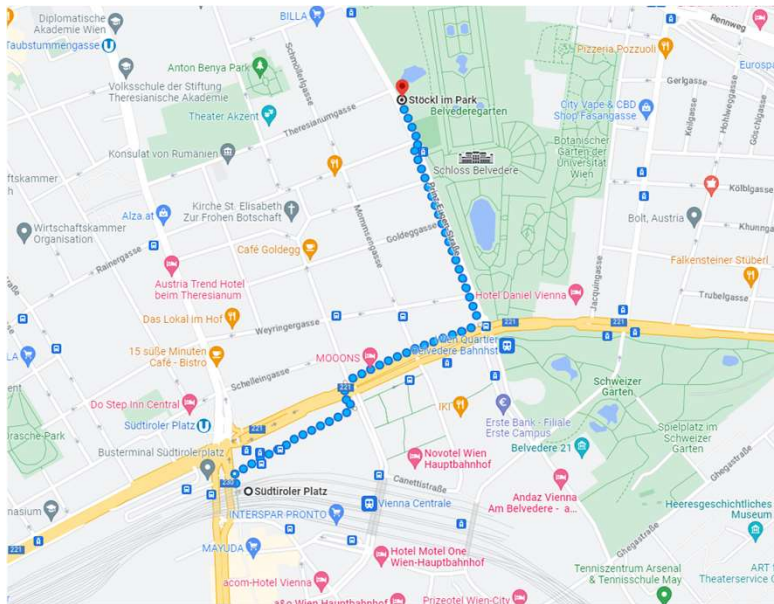

### Restaurant Stöckl im Park Prinz-Eugen-Straße 25, 1030 Wien

#### HOW TO REACH THE RESTAURANT

The Restaurant Stöckl im Park is located approximately 15 minutes walk from Wien Hauptbahnhof (Vienna main station).

Whether you are coming back from Laxenburg by bus or by train, you can follow the route on the left to reach the restaurant from the Vienna central train station.

Open the directions in Google maps here  
<https://goo.gl/maps/mirBXZhdEUQaMy5F9>